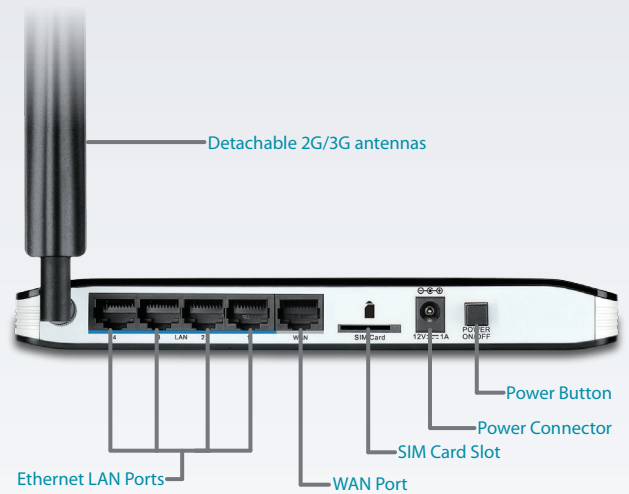

Easy to Set Up and Use

The DWR-755 HSPA+ 3G VPN Router can be installed quickly and easily almost anywhere. The WPS feature can be used to set up wireless connectivity for clients at the push of a button, or use the web UI for more comprehensive management. Mobile broadband support means this router is also great for situations where an impromptu wireless network must be set up, or wherever conventional network access is unavailable. The DWR-755 can even be installed in buses, trains, or boats, allowing passengers to check e-mail or chat online while commuting or traveling.